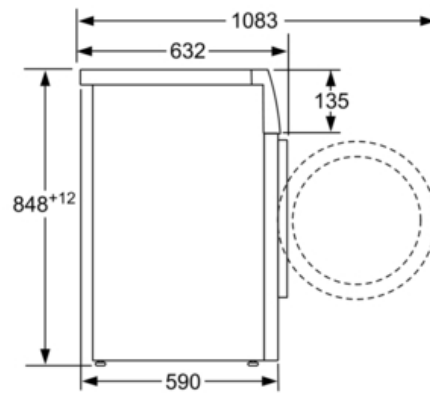

Technical Data

Built-in / Free-standing :	Free-standing
Height of removable worktop (mm) :	850
Dimensions of the product (mm) :	848 x 598 x 590
Net weight (kg) :	73.0
Connection Rating (W) :	2300
Current (A) :	10
Voltage (V) :	220-240
Frequency (Hz) :	50
Approval certificates :	CE, C-TIC, VDE
Length electrical supply cord (cm) :	175
Washing performance class :	A
Door hinge :	Left
Wheels :	No
EAN code :	4242002844848
Capacity cotton (kg) - NEW (2010/30/EC) :	8.0
Energy efficiency class (2010/30/EC) :	A+++
Power consumption in off-mode (W) - NEW (2010/30/EC) :	0.12
Power consumption in left-on mode - NEW (2010/30/EC) :	0.43
Spin drying performance class :	B
Maximum spin speed (rpm) :	1379
Average washing time cotton 60C (full load) (min) :	255
Duration of the left-on mode - NEW (2012/30/EC) (min) :	15
Noise level washing (dB(A) re 1 pW) :	47
Noise level spinning (dB(A) re 1 pW) :	71
Installation typology :	Freestanding

Design

- 32 cm porthole, silver-black grey with 171° opening door
- Large LED-Display for programme status indication, temperature selection, max. spin speed, remaining time and 24 h end time delay
- Control dial with integrated On / Off mode

Technical Information

- Dimensions (H x W x D): 84.8 cm x 59.8 cm x 59.0 cm

Serie | 8 Washing Machines**WAW28460AU****Front Load Washing Machine**

measurements in mm

measurements in mm