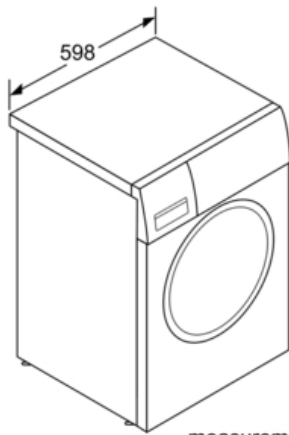

Technical Data

Built-in / Free-standing :	Free-standing
Height of removable worktop (mm) :	850
Dimensions of the product (mm) :	848 x 598 x 590
Net weight (kg) :	73.0
Connection Rating (W) :	2300
Current (A) :	10
Voltage (V) :	220-240
Frequency (Hz) :	50
Approval certificates :	CE, C-TIC, VDE
Length electrical supply cord (cm) :	175
Washing performance class :	A
Door hinge :	Left
Wheels :	No
EAN code :	4242002844848
Capacity cotton (kg) - NEW (2010/30/EC) :	8.0
Energy efficiency class (2010/30/EC) :	A+++
Power consumption in off-mode (W) - NEW (2010/30/EC) :	0.12
Power consumption in left-on mode - NEW (2010/30/EC) :	0.43
Spin drying performance class :	B
Maximum spin speed (rpm) :	1379
Average washing time cotton 60C (full load) (min) :	255
Duration of the left-on mode - NEW (2012/30/EC) (min) :	15
Noise level washing (dB(A) re 1 pW) :	47
Noise level spinning (dB(A) re 1 pW) :	71
Installation typology :	Freestanding

Design

- 32 cm porthole, silver-black grey with 171° opening door
- Large LED-Display for programme status indication, temperature selection, max. spin speed, remaining time and 24 h end time delay
- Control dial with integrated On / Off mode

Technical Information

- Dimensions (H x W x D): 84.8 cm x 59.8 cm x 59.0 cm

Serie | 8 Washing Machines**WAW28460AU****Front Load Washing Machine**

measurements in mm

measurements in mm