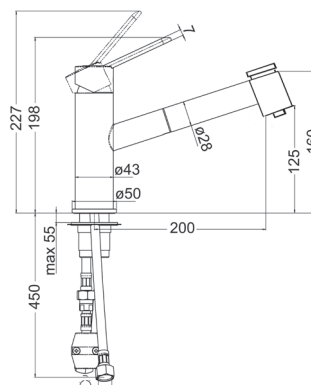

TECHNICAL DATASHEET

ARTIS TA 7001

Product Category	Taps
Finish	Ceramic Cartridge, Chrome
Range	Artis
Model	TA 7001
Warranty	15 Years

PRODUCT INFORMATION

Article Number	115.0189.200
Style	Pull-Out Spray
Cut-Out Size	ø 35mm
WELS	4 star / 7.5 Lpm
Min. (PSI)	7.25
Max. (PSI)	72.5
Min. (kPa)	50kPa
Max. (kPa)	500kPa
Features	Veggie Spray

PLEASE NOTE

Large and heavy taps should ideally be mounted directly through the solid benchtop or fully supported from underneath. For all other swivel taps, we recommend the use of the Franke Tap Support Arm to provide additional support. Please ensure all Franke tapware is installed at a pressure of no greater than 500 kPa in accordance with AS/NZS3500 and insist that your plumber flushes all of the water supply lines before installing tapware. Failure to do so may void warranty.