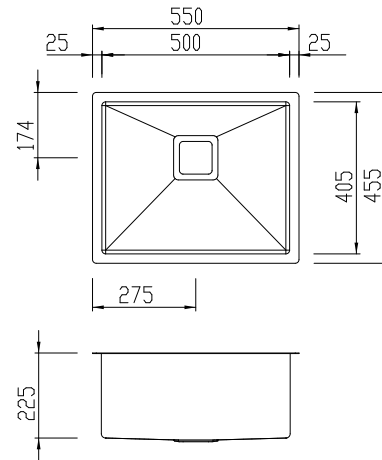

PR1180U

Professional Series

Oliveri®