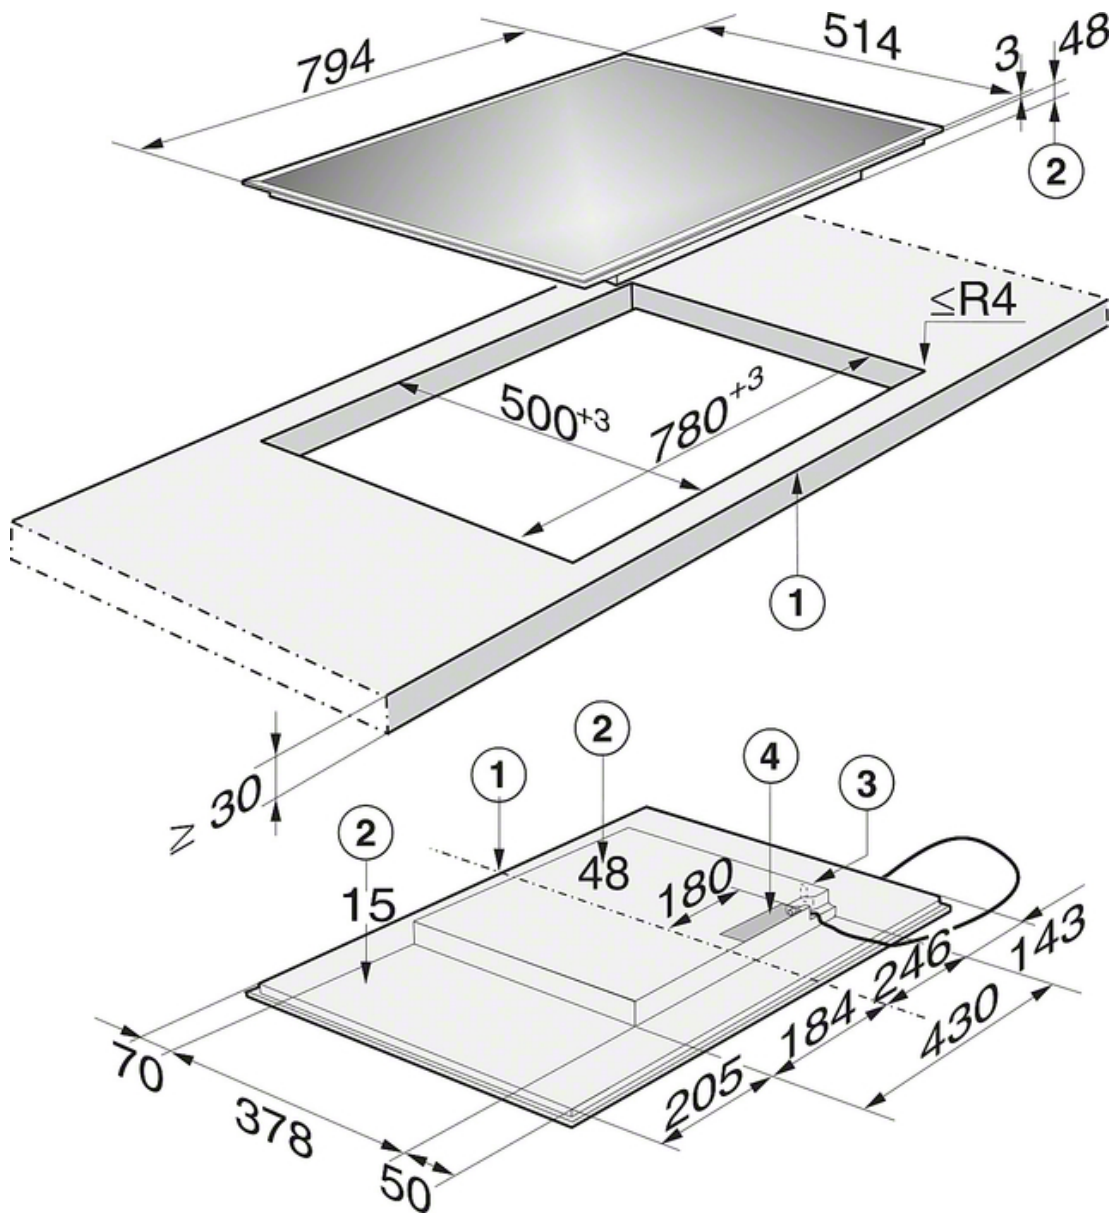

Cleaning & Care

Easy-to-clean ceramic glass

Dimensions

Cut-out dimensions: Width 780 mm, Depth 500 mm

External appliance dimensions: Width 794 mm, Depth 514 mm

Standard accessories

Razor-blade scraper

Supply lead provided (separate)

1. Front
2. Building-in depth
3. Connection Miele@home
4. Mains connection box, mains connection cable, L = 1440 mm, supplied loose