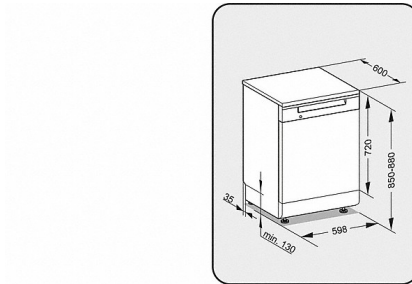

G 4203 SC Active

Freestanding dishwasher
with cutlery tray for maximum convenience at an attractive entry level price.

Stand-Geschirrspüler G6000