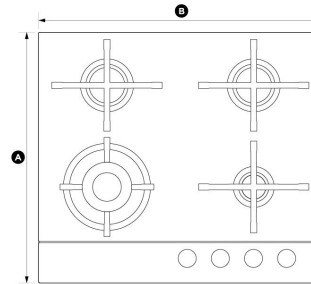

CG604DLPGB1

60cm Gas on Glass Cooktop

This four burner cooktop is one of the award-winning Gas on Glass family – precise, minimal and linear and forming part of a modular family of appliances designed using premium-quality materials. The materials and finishes include a defining polished metal trim, black reflective glass control panel and black ceramic glass cooking zone.

Gas on glass

Dimensions

Depth	A 530mm
Height	64
Width	B 600mm

Specifications

Burner ratings	
Auxiliary burner	3.6 MJ/h
Mini Wok Burner	11.7 MJ/h
Semi-rapid burner	8.4 MJ/h

Burners

Burners	4 Burners including mini wok burner
---------	-------------------------------------