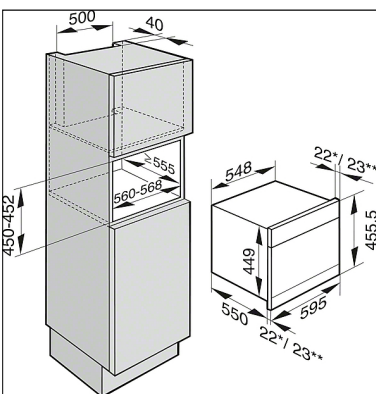

DGC 6500, DGC 6600, DGC 6800, in a tall unit, CLST (Installation drawing)

\* Appliances with glass front

\*\* Appliances with metal front

Only for DGC 6805:

Important building-in information:

To operate the DGC 6805 a plumbed water connection and water drainage is required. To plan the installation, refer to the connection requirements in advance of the sketch for water inlet and outlet.