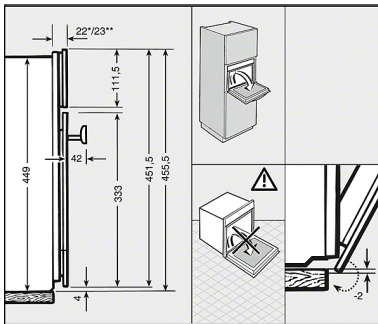

Steam combination oven in XL format DGC 6800

DGC 6600, DGC 6800, DGC 6805 detailed installations drawing for PureLine (Installation drawing)

* Appliances with glass front

** Appliances with metal front

Door	
CleanGlass door	•
Door with viewing screen	•
Door hinge side	Bottom
Cavity	
XL cavity	•
Cavity volume in l	48
PerfectClean stainless steel cavity	•
No. of rack levels	3
Labelling of rack levels	•
Removable side racks with PerfectClean	•
No. of halogen lamps	double
Cleaning convenience	
Stainless steel front with CleanSteel surface	•
Cavity with PerfectClean	•
Stainless-steel cavity with linen surface structure	•
External steam generator	•
Soak programme	•
Rinse programme	•
Cavity drying programme	•
Quick-release side racks	•
Automatic descaling	•
Steam technology and water supply	
MultiSteam	•
Water reserve for approx. 90 min cooking	•
Fresh water tank	•
Condensate container behind motorised fascia panel	•
Drain filter	•
Efficiency and sustainability	
Energy-saving lighting circuit	•
Rapid heat-up	•
Safety	
Appliance cooling system with cool front	•
Safety cut-out	•
System lock	•
Vapour cooling system	•
Technical data	
Niche width in mm	560-568
Niche height in mm	450-452
Niche depth in mm	555
Appliance width in mm	595
Appliance height in mm	456
Appliance depth in mm	573
Gewicht in kg	41,5
Total connected load in kW	3,4
Voltage in V	230
Fuse rating in A	16
Number of phases	1